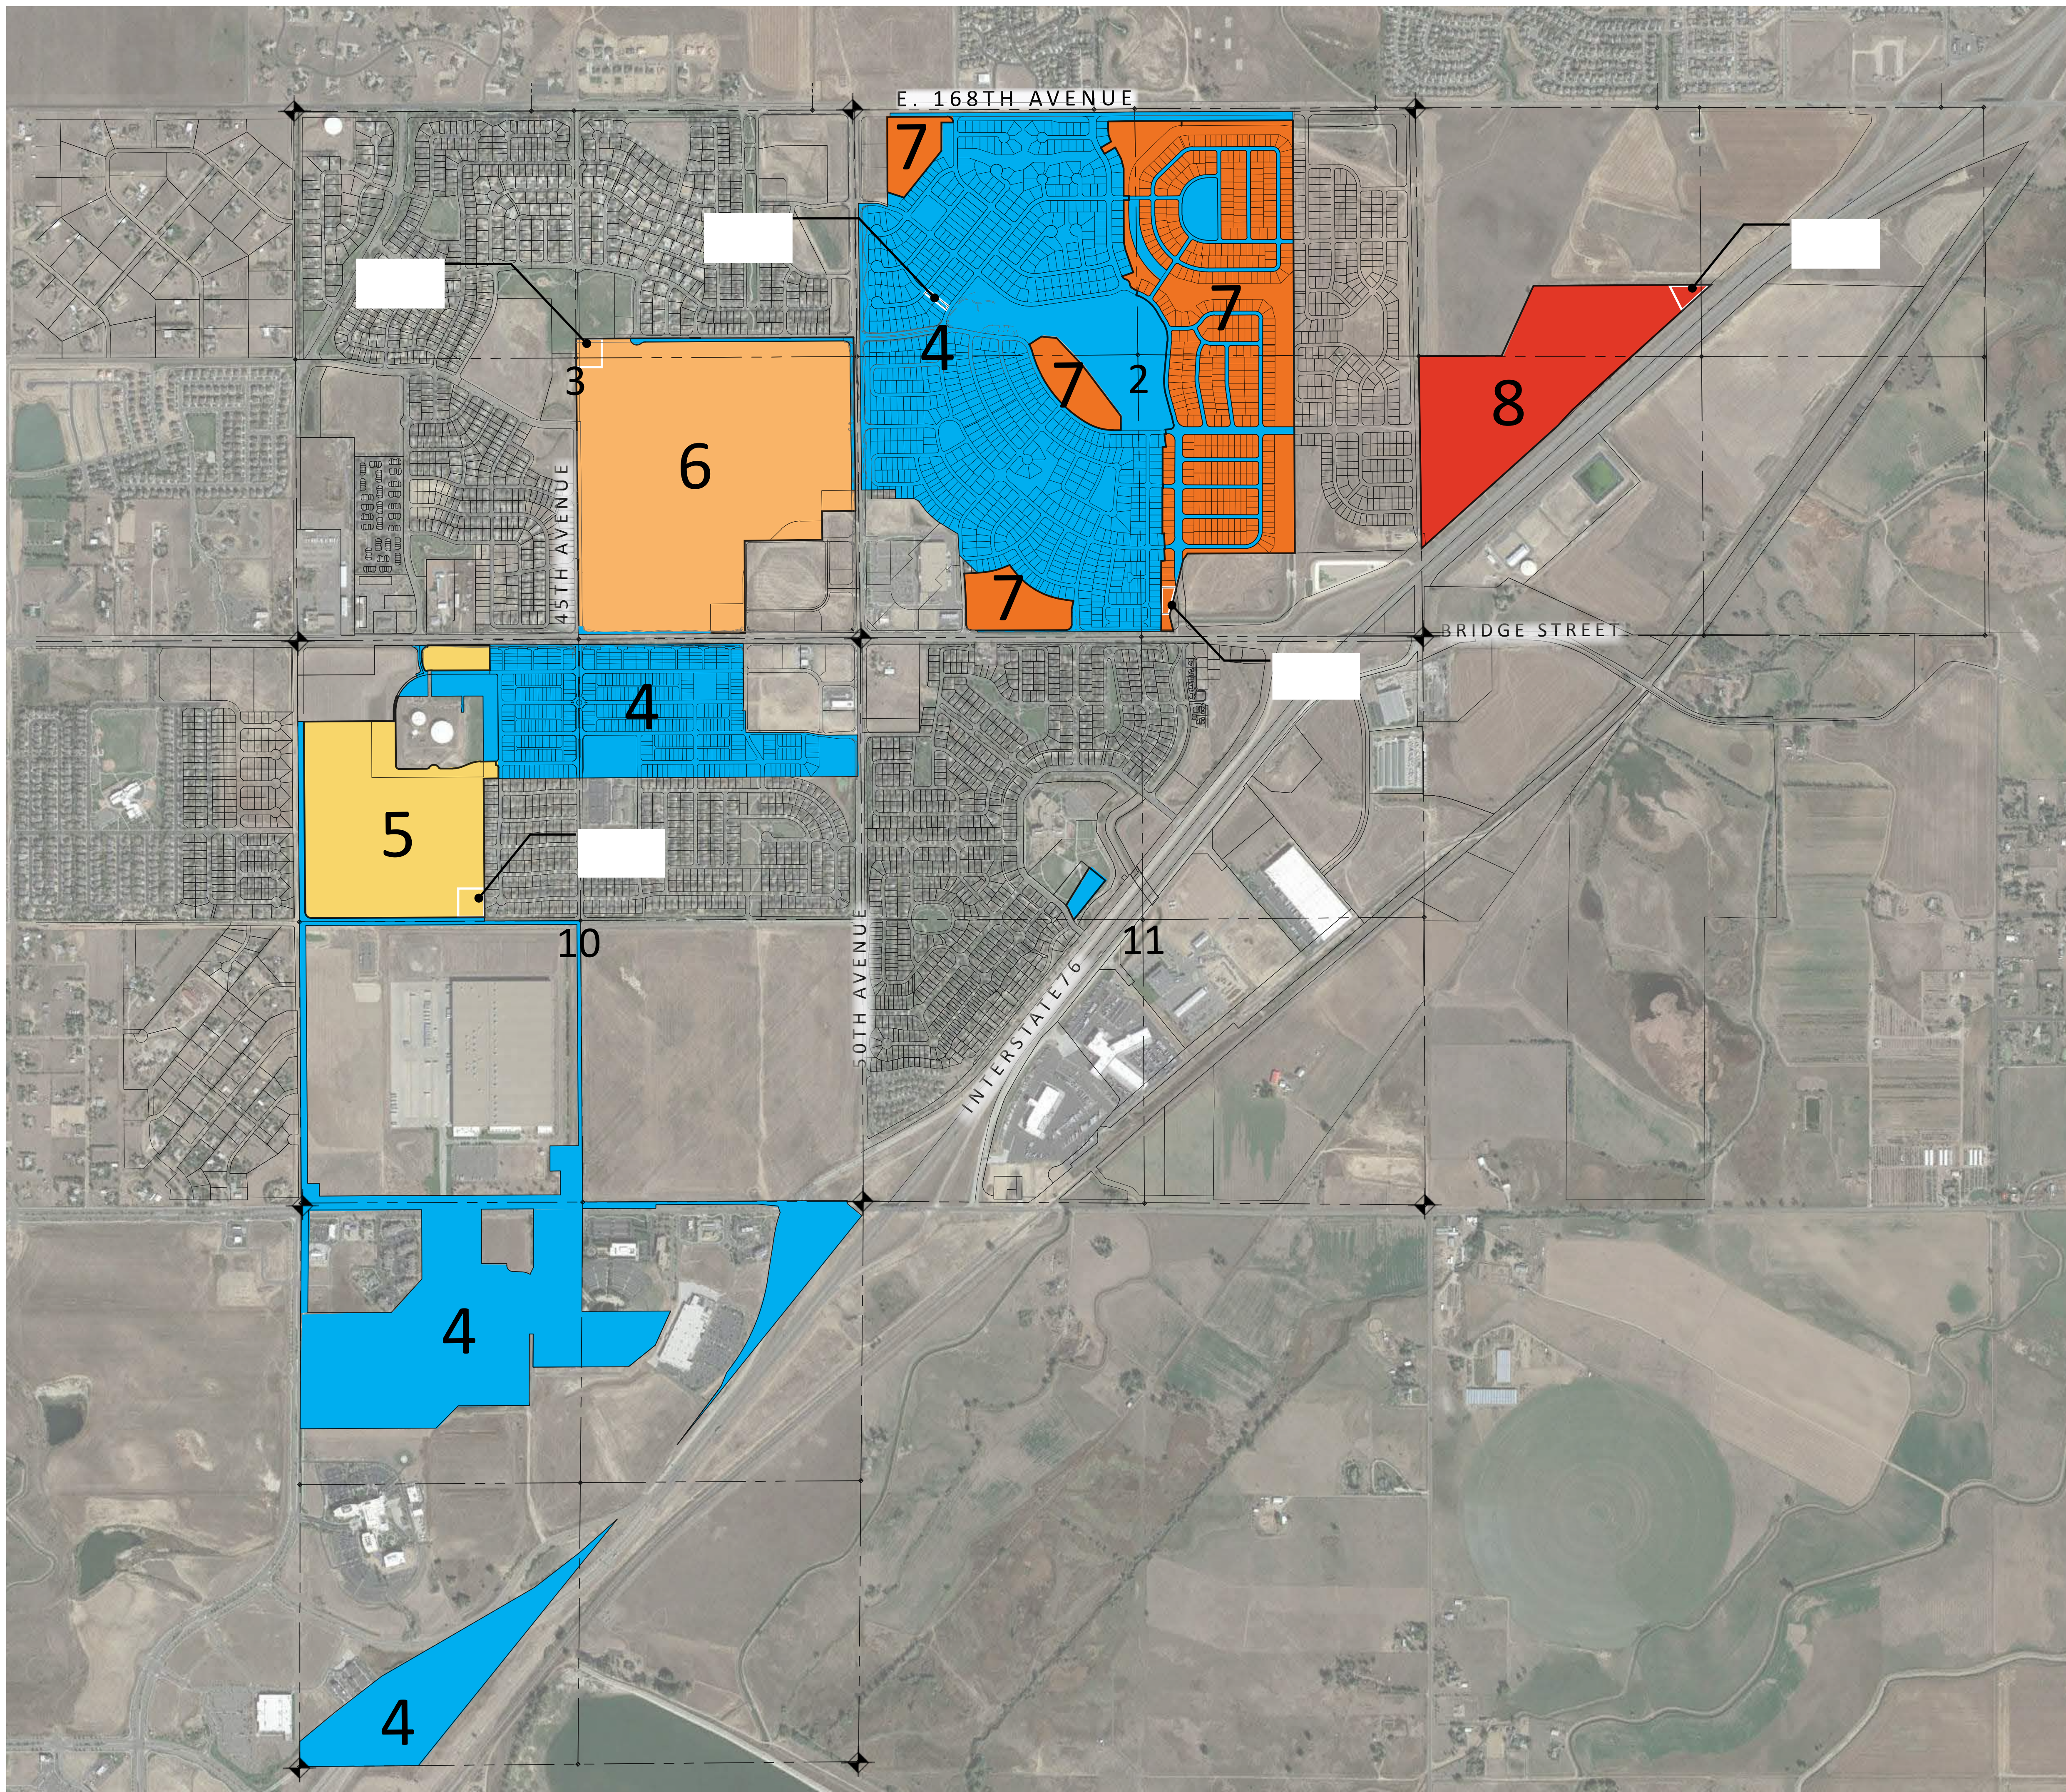

BRIGHTON CROSSINGS

Brighton Crossing Metropolitan Districts

Master District Map

LEGEND:

-  Section Corner
-  District 4
-  District 5
-  District 6
-  District 7
-  District 8

PARCEL	AC	% OF TOTAL
Metro District 4	533.478	56.9%
Metro District 5	67.124	7.2%
Metro District 6	139.248	14.8%
Metro District 7	134.282	14.3%
Metro District 8	63.677	6.8%
TOTAL:	937.809	100.0%

NOVEMBER 16, 2017

Prepared For:

Brookfield Residential

Prepared By:

REDLAND
Where Great Places Begin

720.283.6783 Office
1500 West Canal Court
Littleton, Colorado 80120
REDLAND.COM